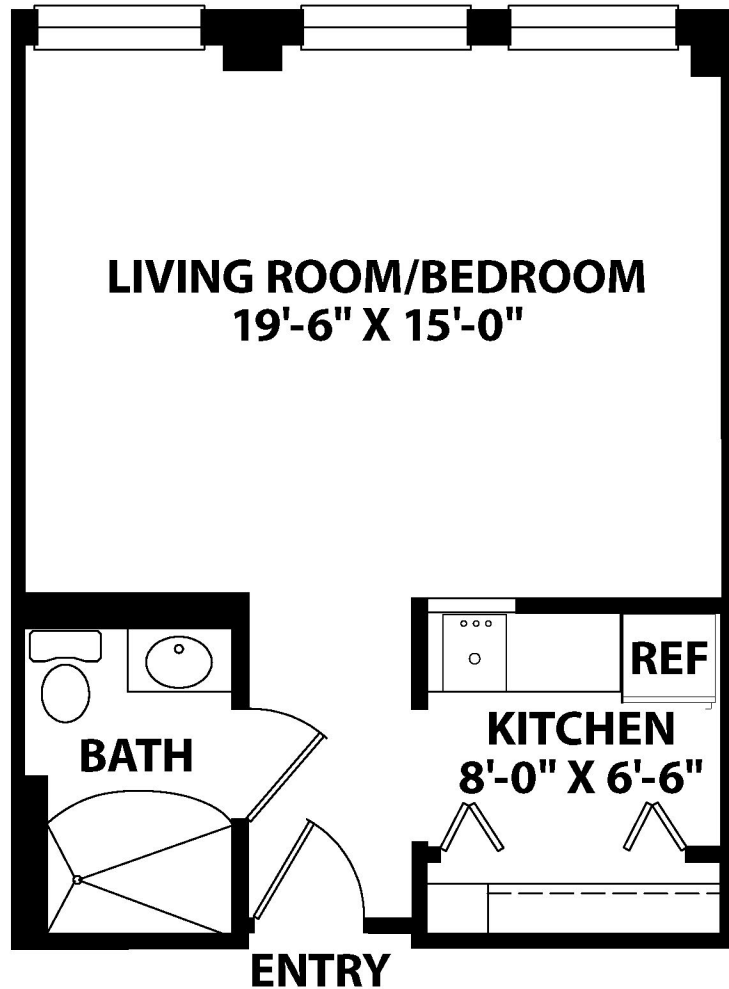

# STUDIO - PLAN 2

The Highlands at  
Lake Forest Place

0 1 2 3 4 5 6

Scale: 3/16"=1'

All dimensions are approximate.