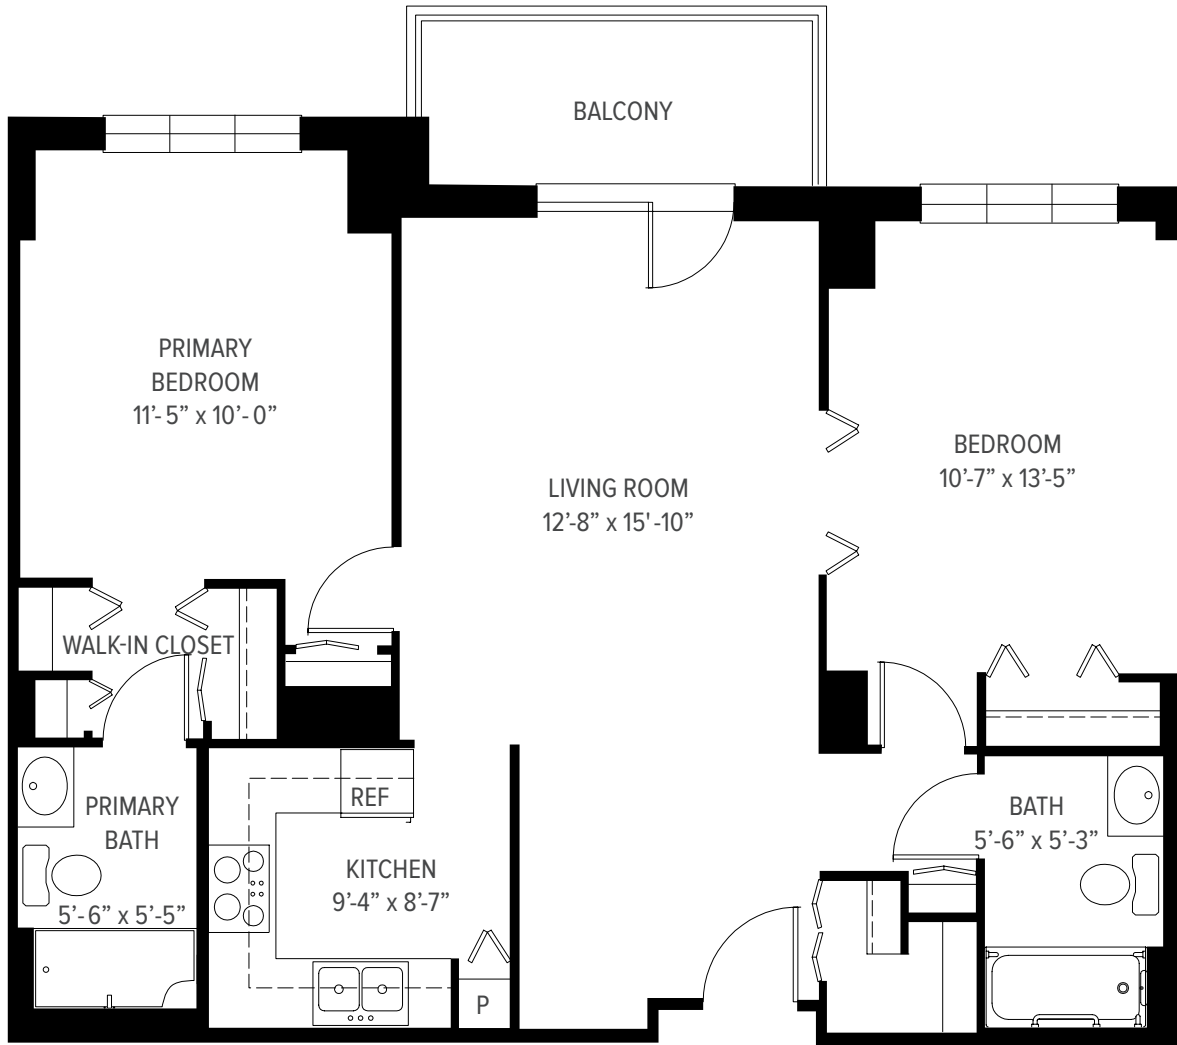

THE WILLOW

2
BEDROOM

2
BATH

947
SQUARE FEET

Floor plans are representative and measurements are approximate.