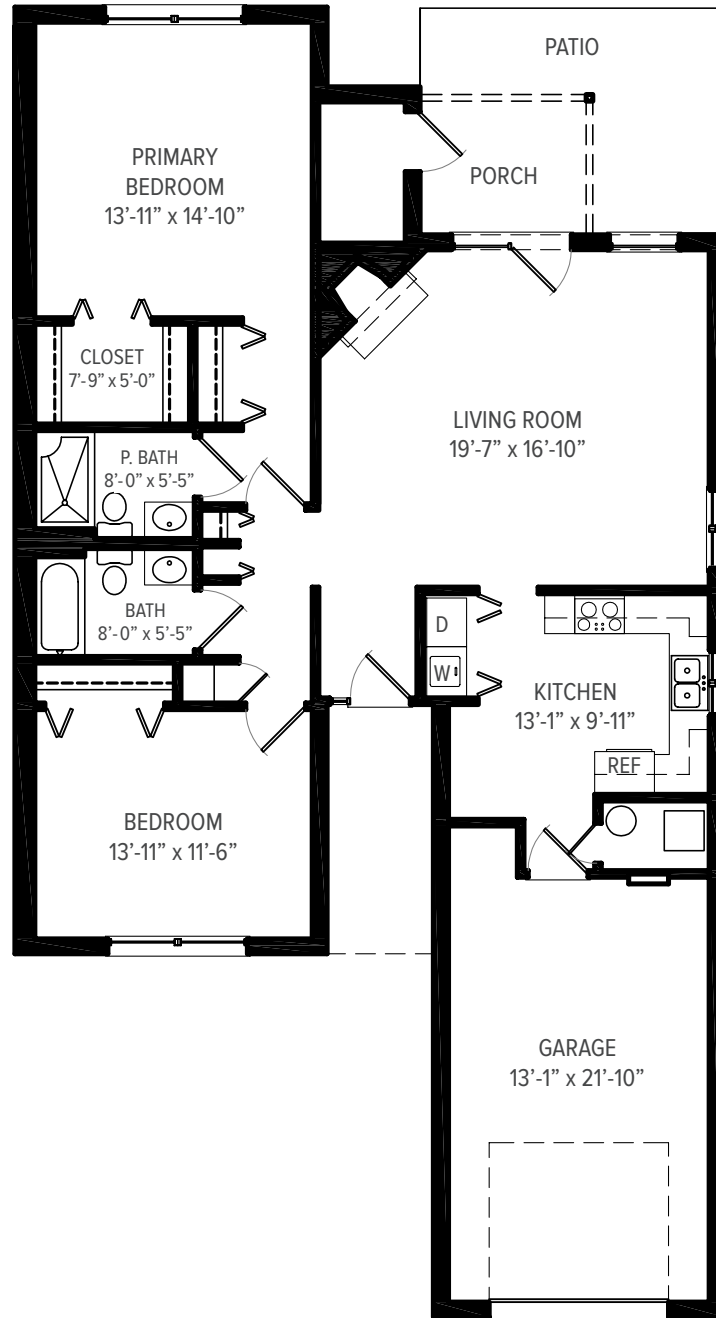

THE HICKORY

VILLA

2
BEDROOM

2
BATH

1,276
SQUARE FEET

Floor plans are representative and measurements are approximate.

THE MOORINGS
OF ARLINGTON HEIGHTS

www.TheMooringsofArlingtonHeights.org