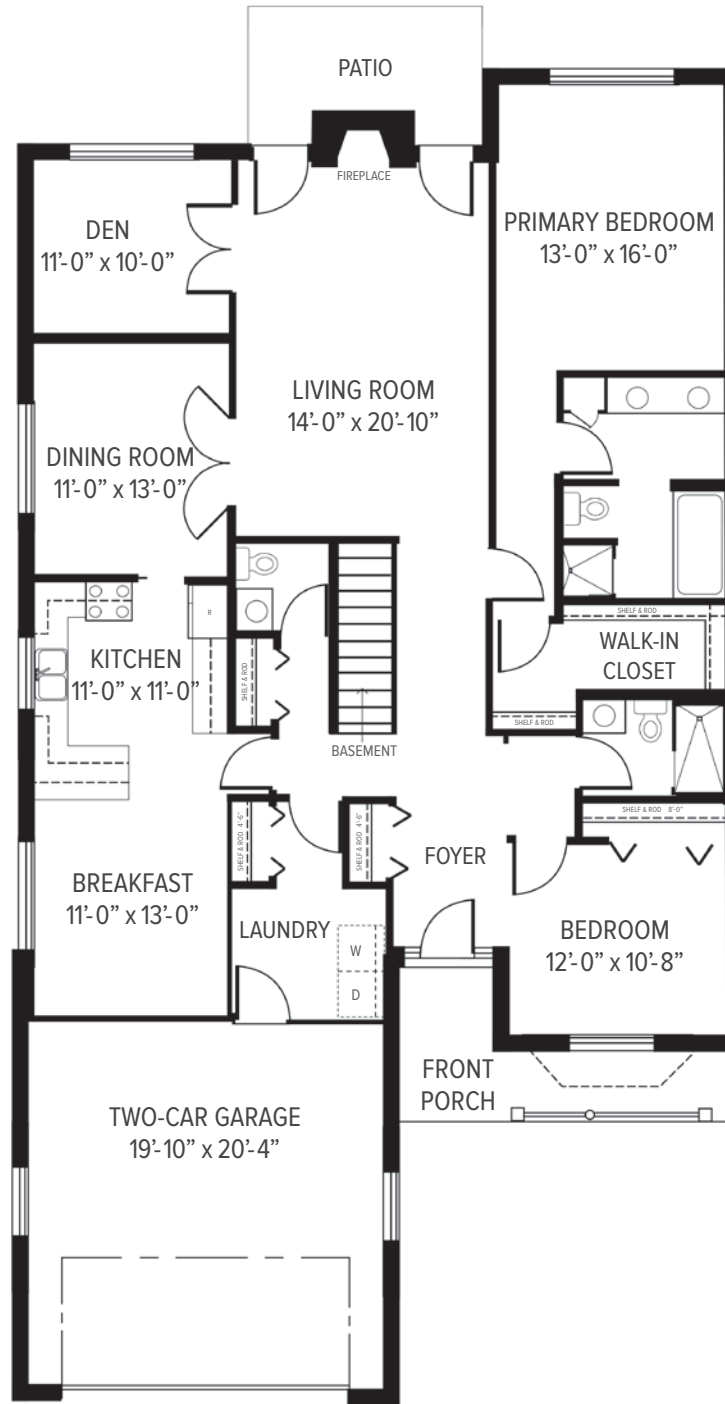

# THE ONWENTZIA

COTTAGE

2  
BEDROOM

+  
DEN

2.5  
BATH

2,019  
SQUARE FEET

Floor plans are representative and measurements are approximate.

LAKE FOREST PLACE