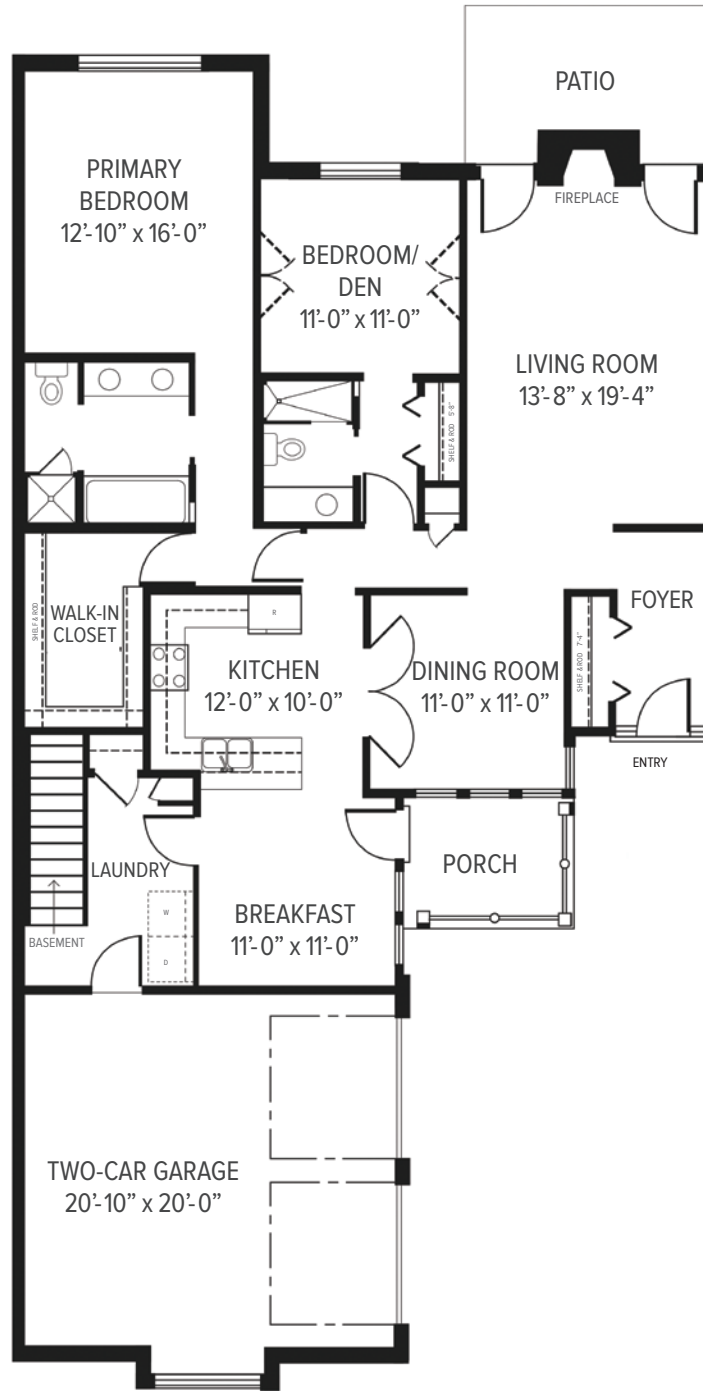

THE KNOLLWOOD

COTTAGE

2
BEDROOM

2
BATH

1,722
SQUARE FEET

Floor plans are representative and measurements are approximate.

LAKE FOREST PLACE

www.LakeForestPlace.org