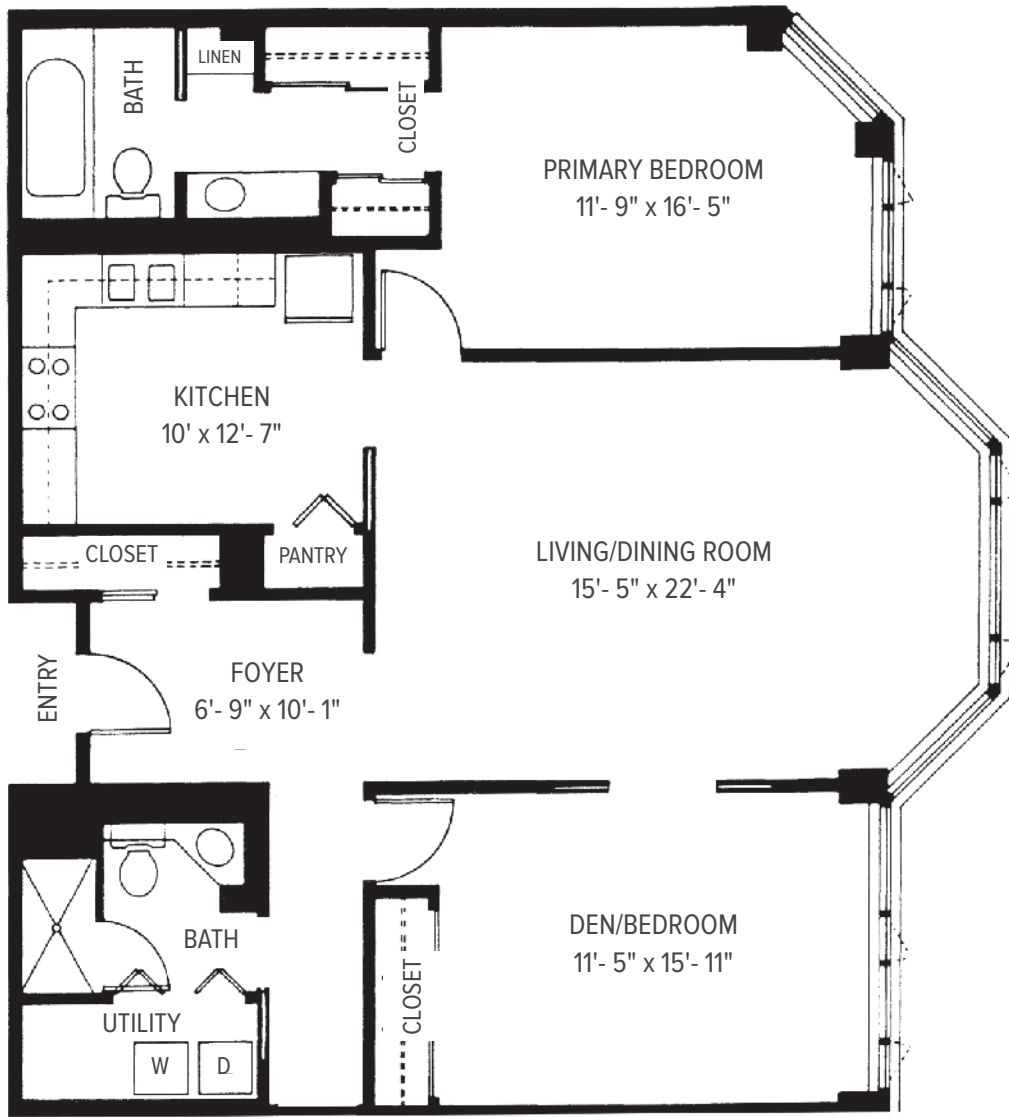

# THE ELMWOOD

2  
BEDROOM

2  
BATH

1,435  
SQUARE FEET

Floor plans are representative and measurements are approximate.

 WESTMINSTER PLACE

[www.WestminsterPlace.org](http://www.WestminsterPlace.org)