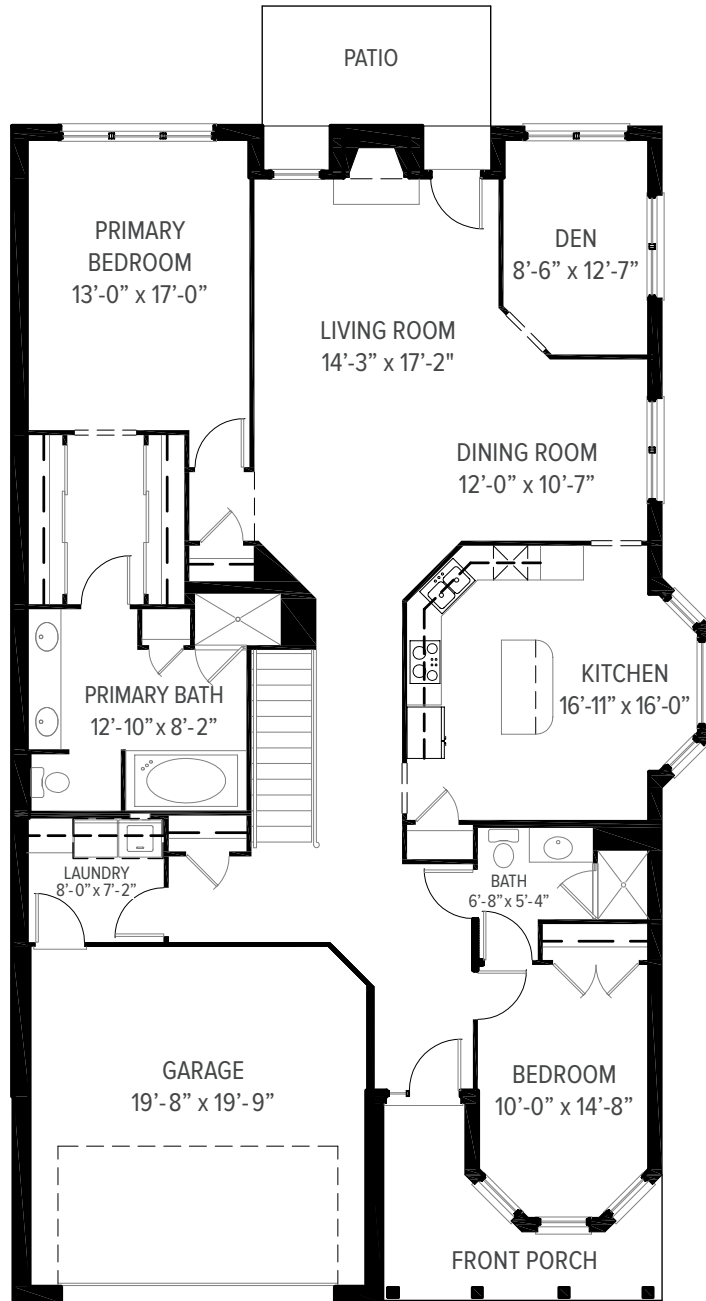

THE OAK

VILLA

2
BEDROOM

+
DEN

2
BATH

2,036
SQUARE FEET

Floor plans are representative and measurements are approximate.

THE MOORINGS
OF ARLINGTON HEIGHTS