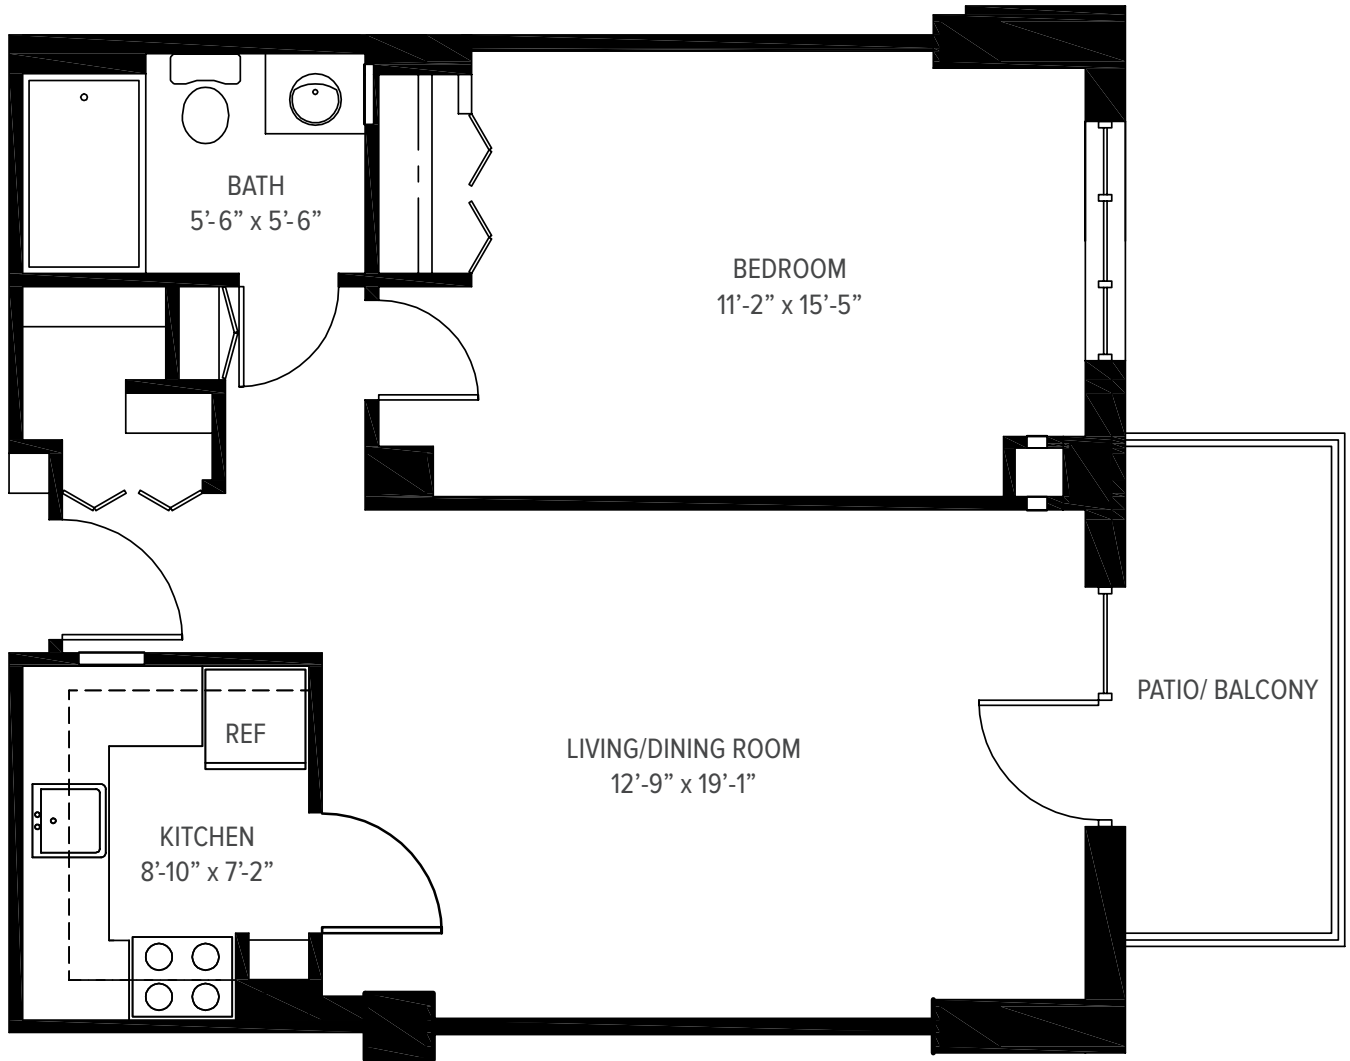

THE ELM

1
BEDROOM

1
BATH

685
SQUARE FEET

Floor plans are representative and measurements are approximate.